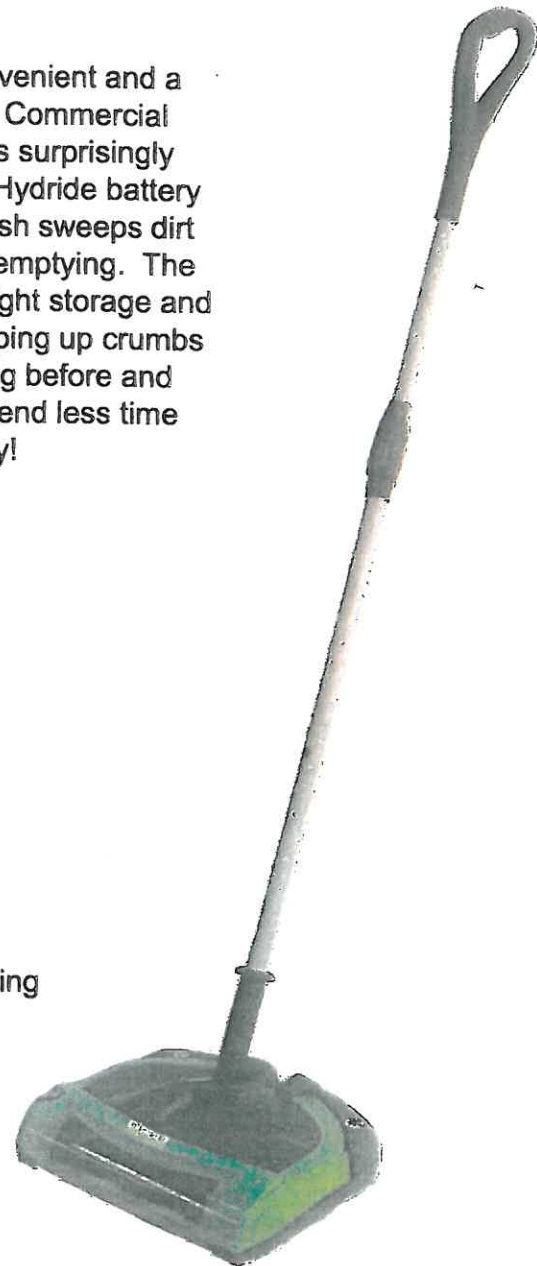

With Revolving Agitator Brush and Geared Belt Drive for Superior Quick Pickup Cleaning on all Surfaces.

At those times when a vacuum is too inconvenient and a consuming, reach for the Bissell BigGreen Commercial Sweeper! The Cordless Electric Sweeper is surprisingly powerful for its size. It employs a Nickel-Metal-Hydrate battery for 20 minutes. The battery-powered roller brush sweeps dirt into its dustpan, which is easily removed for emptying. The sweeper comes with a wall mount for out of sight storage and power adapter for charging. Whether sweeping up crumbs or tidying up after children or quickly cleaning before and after, the Cordless Electric Sweeper will help you spend less time cleaning and more time doing the things you enjoy!

Energy saving Nickel-Metal-Hydrate

- (running time 20 minutes)
- Extra long life, energy saving, geared motor
- Titanium bushings for brush roller (will not wear out like brass bushing)
- Laser balanced brush roller & wheels for smooth & even operation
- Non slip geared belt
- Telescoping handle that makes operating comfortable
- Virtually indestructible hi impact housing & hood
- See thru front housing to view any possible blockage
- Dust bin designed to seal dust from leaking into motor housing
- Dust bin capacity 17 ounces
- Weighs only 3.9 pounds
- One year limited warranty
- UPC: 811827020030

- Item Number BG9100NM - Nickel-Metal-Hydrate Battery

BISSELL BIGGREEN COMMERCIAL
100 Armstrong Road Suite 101
Plymouth, MA 02360

1-800-242-1378
www.bissellcomercial.com