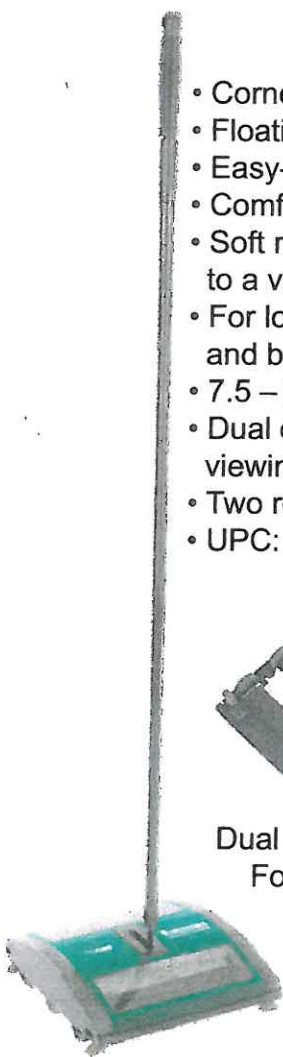

BISSELL®

BigGreen Commercial™

Manual Sweepers

Our Commercial Line Shows...

No One Knows Sweepers Better than BISSELL

Great for
Foodservice!

BG21

- Corner Brushes
- Floating head
- Easy-empty dirt bin
- Comfortable grip
- Soft rubber wheels conform to a variety of floor surfaces
- For low pile carpet and bare floors
- 7.5 – inch cleaning path
- Dual debris canisters with viewing window
- Two rows of rubber rotors
- UPC: 011120053166

Dual Rubber Brushes
For Wet Messes

BISSELL
Manual Sweeper

**SALE
PRICE**

Reg. \$77.90
Now Only **\$61.95**
#ECBG21

Tufted & Twisted
Brushes

BG25

- Corner Brushes
- Floating head
- Easy-empty dirt bin
- Comfortable grip
- Soft rubber wheels conform to a variety of floor surfaces
- For low pile carpet and bare floors
- 6.5 – inch cleaning path
- UPC: 011120053210